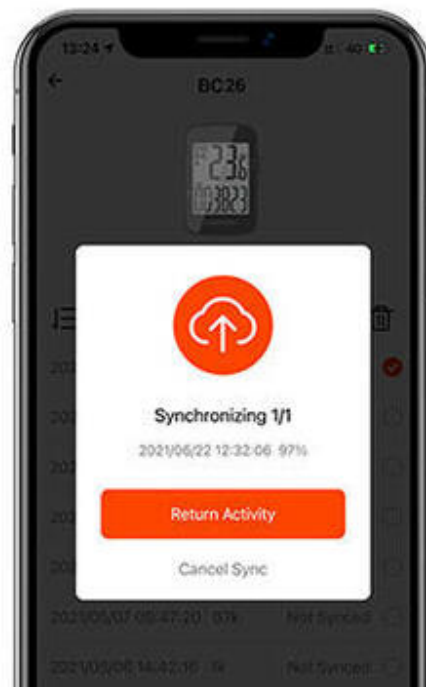

## Bike Computer Coospo BC26 compatibile with z: Strava, Traini

Bike Computer Coospo BC26 compatibile with z: Strava, Trainingpeaks etc.

Ref: 5906168434181

### Coospo BC26 bicycle computer

Meet the Coospo BC26, the smallest and simplest GPS bicycle computer designed specifically for beginning cyclists. With an integrated, aerodynamic design, intuitive buttons and precise GPS+BEIDOU positioning, the BC26 provides everything you need to get started on your bike. Compact and lightweight, with a long battery life, the BC26 is the perfect choice for anyone who wants to track their achievements on the bike.

### Elegant design and intuitive operation

The BC26 features a uniform, streamlined design inspired by the aesthetics of minimalism and cycling aerodynamics. Three intuitive buttons located on the edge of the case allow full control of the device, providing ease of use and convenience while riding. Lightweight and compact, weighing just 54 grams, it is easy to mount and does not interfere with your ride.

### Easy-to-read display with automatic backlighting

The BC26 features a 2.3-inch display with automatic backlighting that provides excellent readability in both bright sunlight and low-light conditions. This makes it easy for you to monitor your data during any ride, regardless of lighting conditions.