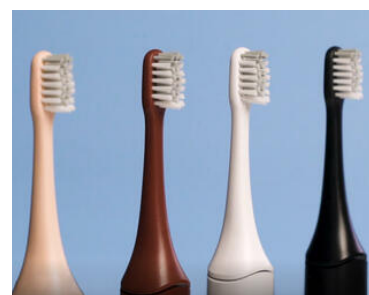

ecosyste

Sonic toothbrush ENCHEN Aurora T+ (red)

Sonic toothbrush ENCHEN Aurora T+ (red)

Ref: 6974728535097

The ENCHEN brand is part of the Xiaomi ecosystem.

ENCHEN Aurora T+ sonic toothbrush

Now you can take even better care of your oral hygiene. The ENCHEN Aurora T+ sonic toothbrush is distinguished by a vibration frequency of up to 40,000 vibrations per minute and is equipped with high-quality DuPont bristles. Its reliable performance is confirmed by FDA certification. There are up to 3 modes and 3 intensity levels to choose from, so you can optimally adjust the device to your needs. The toothbrush is also distinguished by its long working time and IPX7 water resistance.

Reliable performance

The Aurora T+ will also easily clean those areas of the mouth that a regular toothbrush can't reach. The device is equipped with a powerful motor that allows it to work at a frequency of up to 40,000 vibrations per minute. This means that it can easily handle even extremely stubborn dirt. Plaque, food residue - nothing can hide from it! ENCHEN will allow you to enjoy a beautiful, healthy smile.

Specially designed tips

The tips designed for the toothbrush are distinguished by rounded DuPont bristles, which allow you to clean your teeth thoroughly, yet safely. Don't be afraid of damaging your enamel! Aurora T+ will quickly and effectively deal with dirt. It will easily remove dirt even from hard-to-reach areas of the mouth, such as the spaces between teeth and around the gums. You'll also find a spare tip in the kit.